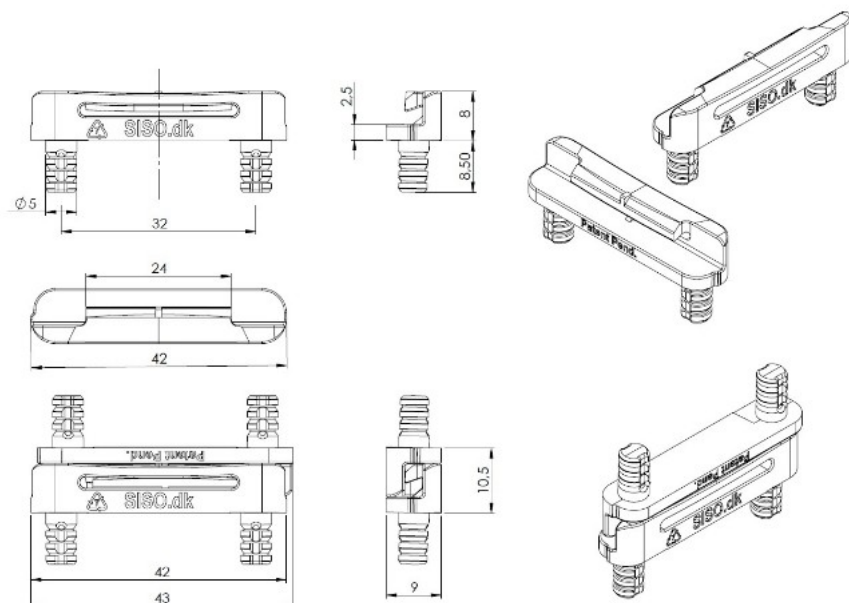

PRODUCT SHEET

Description:

Slide-on Connector "Maki", W/ø5x9mm Dowels, cc: 32mm, Grey PC, Universal

Item number:

11.04.565-0

Units	Box	Carton	HS Code	Barcode
Pcs.	100	5000	3926909790	
				5704866510516

SISO A/S